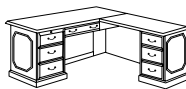

RETURN FEATURES:

- Box / locking file drawer.
- Cable accessible.

RIGHT EXECUTIVE "L" DESK

7350-25
W72 D78 H30

1. Consists of:
2. -570 Executive Left Single Pedestal Desk W72 D36 H30
   - -279 Right Single Pedestal Return W42 D24 H30

ALSO AVAILABLE:

LEFT EXECUTIVE "L" DESK

7350-26

Consists of:

- -580 Executive Right Single Pedestal Desk
- -289 Left Single Pedestal Return

- Same features as the 7350-55/7350-56.