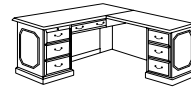

Consists of:

- 480 Executive Left Single Pedestal Desk W66 D30 H30
- 579 Executive Right Single Pedestal Return W48 D24 H30

ALSO AVAILABLE:

LEFT EXECUTIVE "L" DESK

7350-49

Consists of:

- 490 Executive Right Single Pedestal Desk
- 589 Executive Left Single Pedestal Return

DESK FEATURES:

- Pull-out writing board / box / file drawer.
- Center drawer with central locking.

RETURN FEATURES:

- Box / locking file drawer.
- Cable accessible.

RIGHT EXECUTIVE "L" DESK

7350-28
W66 D72 H30