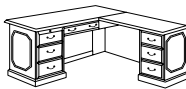

RIGHT EXECUTIVE "L" DESK

7350-55
W72 D84 H30

1. Consists of:
2. -570 Executive Left Single Pedestal Desk W72 D36 H30
   - -579 Executive Right Single Pedestal Return W48 D24 H30

ALSO AVAILABLE:

LEFT EXECUTIVE "L" DESK

7350-56

Consists of:

- -580 Executive Right Single Pedestal Desk
- -589 Executive Left Single Pedestal Return

DESK FEATURES:

- Pull-out writing board / box / file drawer.
- Center drawer with central locking.