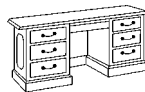

- Box / file drawer per pedestal.
- Pull-out keyboard drawer.
- Cable access grommet.

ALSO AVAILABLE:

TOWER CPU CREDENZA

7350-22

W66 D20 H30

- Box / file drawer in left pedestal.
- Tower CPU/storage compartment with a pull-out CD storage drawer and a power strip mounted in the right pedestal.
- Pull-out keyboard drawer.
- Cable access grommet.