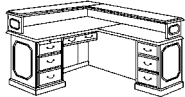

RIGHT "L" RECEPTION DESK

7350-655
W72 D76 H44

Consists of:

- -370 Executive Left Single Pedestal Desk W72 D28 H30
- -579 Executive Right Single Pedestal Return W48 D24 H30
- -531 Desk Riser, W72 D25.25 H14
- -534 Return Riser, W63.5 D20.5 H14

ALSO AVAILABLE:

LEFT "L" RECEPTION DESK

7350-656

Consists of:

- -380 Executive Right Single Pedestal Desk
- -589 Executive Left Single Pedestal Return
- -531 Desk Riser
- -534 Return Riser

DESK FEATURES:

- Pull-out writing board / box / file drawer.
- Central locking via center drawer.

RETURN FEATURES:

- Box / locking file drawer.
- Cable accessible.

RIGHT RECEPTION DESK

7350-66
W66 D78 H44

Consists of:

- -480 Left Single Pedestal Desk, W66 D30 H30
- -579 Right Single Pedestal Return, W48 D24 H30
- -601 Privacy Hutch, W66 D12 H14 and W48 D12 H13

ALSO AVAILABLE:

LEFT RECEPTION DESK

7350-67

Consists of:

- -490 Right Single Pedestal Desk
- -589 Left Single Pedestal Return
- -601 Privacy Hutch

DESK FEATURES:

- Pull-out writing board / box / file drawer.
- Central locking via center drawer.

RETURN FEATURES:

- Box / locking file drawer.

ORGANIZER

7350-40
W13 D9.25 H13

Use with -531, -534 Reception Desk Risers

- Three fixed shelves / dividers.
- Can be utilized horizontally or vertically.

OVERHEAD STORAGE

7350-41
W29 D14 H46

Use with -152

- Two adjustable shelves.
- Cable access grommet.

OVERHEAD STORAGE

7350-44
W60 D14 H46

ALSO AVAILABLE:

OVERHEAD STORAGE

7350-61

W66 D14 H46

- Two adjustable shelves.
- Two stationary shelves.
- Cable accessible.
- -44 fits atop the -20, -21 and 22.
- -61 fits atop -571, -581 and -24.
- 20" vertical clearance for monitor.

OVERHEAD STORAGE

7350-47
W60 D13 H46

ALSO AVAILABLE:

OVERHEAD STORAGE

7350-62

W66 D13 H46