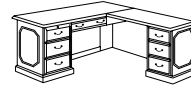

ALSO AVAILABLE:

LEFT EXECUTIVE "L" DESK

7350-26

Consists of:

- 580 Executive Right Single Pedestal Desk
- 289 Left Single Pedestal Return

- Same features as the 7350-55/7350-56.

RIGHT EXECUTIVE "L" DESK

7350-48
W66 D78 H30