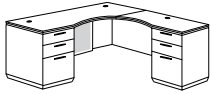

RIGHT EXECUTIVE "L" DESK

7023/7024-47

W72 D84 H30

Consists of:

- -570 Executive Left Single Pedestal Desk
  W72 D36 H30
- -579 Right Single Pedestal Return
  W48 D25 H30

ALSO AVAILABLE:

LEFT EXECUTIVE "L" DESK

7023/7024-48

W72 D84 H30

Consists of:

- -580 Executive Right Single Pedestal Desk
- -589 Left Single Pedestal Return

FLAT PACKED RIGHT EXECUTIVE "L" DESK

7023/7024-47FP

W72 D84 H30

Consists of:

- -3617 Desk Top, Modesty Panel
- -363 Desk Left Assembled Pedestal
- -5702 Left Desk Support Pedestal
- -5791 Right Return Top, Modesty Panel
- -212 Right Return Assembled Pedestal

FLAT PACKED LEFT EXECUTIVE "L" DESK

7023/7024-48FP

W72 D84 H30

Consists of:

- -3618 Desk Top, Modesty Panel
- -362 Desk Right Assembled Pedestal
- -5802 Right Desk Support Pedestal
- -5891 Left Return Top, Modesty Panel
- -213 Left Return Assembled Pedestal

- Box / box / file per pedestal.
- Pencil tray in top box drawers.
- Knee-hole locking pedestals.
- Grommets in desk top corners and return top.