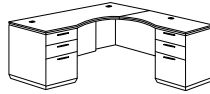

RIGHT "L" DESK

7023/7024-27

W66 D78 H30

Consists of:

- -370 Left Single Pedestal Desk
  W66 D30 H30
- -579 Right Single Pedestal Return
  W48 D25 H30

ALSO AVAILABLE:

LEFT "L" DESK

7023/7024-28

W66 D78 H30

Consists of:

- -380 Right Single Pedestal Desk
- -589 Left Single Pedestal Return

FLAT PACKED RIGHT "L" DESK

7023/7024-27FP

W66 D78 H30

Consists of:

- -3017 Desk Top, Modesty Panel
- -303 Desk Left Assembled Pedestal
- -2702 Left Desk Support Pedestal
- -5791 Right Return Top, Modesty Panel
- -212 Right Return Assembled Pedestal

FLAT PACKED LEFT "L" DESK

7023/7024-28FP

W66 D78 H30

Consists of:

- -3018 Desk Top, Modesty Panel
- -302 Desk Right Assembled Pedestal
- -2802 Right Desk Support Pedestal
- -5891 Left Return Top, Modesty Panel
- -213 Left Return Assembled Pedestal

- Box / box / file per pedestal.
- Pencil tray in top box drawers.
- Knee-hole locking pedestals.
- Grommets in desk top corners and return top.