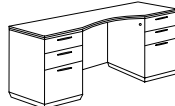

**KNEEHOLE CREDENZA
WITH FLAT ENDS**
7023/7024-215
W70 D24 H30

ALSO AVAILABLE:
*FLAT PACKED KNEEHOLE
CREDENZA WITH FLAT ENDS*

7023/7024-215FP
W70 D24 H30

Consists of:
-2151 Credenza Top, Modesty Panel
-212 Right Credenza Assembled Pedestal
-213 Left Credenza Assembled Pedestal

- Box / box / file per pedestal.
- Pencil tray in top box drawers.
- Kneehole locking pedestals.
- Cable accessible.
- Can be used in wall applications utilizing -01, -02.