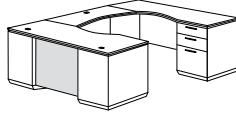

RIGHT EXECUTIVE "U" DESK

7023/7024-57
W72 D108 H30

Consists of:

- -570 Executive Left Single Pedestal Desk W72 D36 H30
- -571 Right Single Pedestal Credenza W72 D24 H30
- -59 U Bridge W48 D24 H30

ALSO AVAILABLE:

LEFT EXECUTIVE "U" DESK

7023/7024-58

W72 D108 H30

Consists of:

- -580 Executive Right Single Pedestal Desk
- -581 Left Single Pedestal Credenza
- -59 U Bridge

FLAT PACKED

RIGHT EXECUTIVE "U" DESK

7023/7024-57FP

W72 D108 H30

Consists of:

- -3617 Desk Top, Modesty Panel
- -363 Desk Left Assembled Pedestal
- -5702 Left Desk Support Pedestal
- -2117 Credenza Top, Modesty Panel
- -212 Credenza Right Assembled Pedestal
- -2101 Credenza Support Pedestal
- -59 U Bridge

FLAT PACKED

LEFT EXECUTIVE "U" DESK

7023/7024-58FP

W72 D108 H30

Consists of:

- -3618 Desk Top, Modesty Panel
- -362 Desk Right Assembled Pedestal
- -5802 Right Desk Support Pedestal
- -2118 Credenza Top, Modesty Panel
- -213 Credenza Left Assembled Pedestal
- -2102 Credenza Support Pedestal
- -59 U Bridge

DESK & CREDENZA FEATURES:

- Box / box / file per pedestal.
- Pencil tray in top box drawers.
- Knee-hole locking pedestals.
- Grommets in desk top corners & in credenza modesty panel.

BRIDGE FEATURES:

- Grommet in top panel.