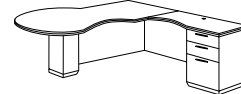

RIGHT PENINSULA "L" DESK

7023/7024-45

W72 D90 H30

Consists of:

- -521 Left Peninsula Desk Top, Base, Side Support
  W72 D42 H30
- -113 Peninsula Desk Post
- -579 Right Single Pedestal Return
  W48 D25 H30

ALSO AVAILABLE:

LEFT PENINSULA "L" DESK

7023/7024-46

W72 D90 H30

Consists of:

- -531 Right Peninsula Desk Top, Base, Side Support
- -113 Peninsula Desk Post
- -589 Left Single Pedestal Return

FLAT PACKED RIGHT PENINSULA "L" DESK

7023/7024-45FP

W72 D90 H30

Consists of:

- -521 Left Peninsula Desk Top, Base, Side Support
- -113 Peninsula Desk Post
- -5791 Right Return Top, Modesty Panel
- -212 Right Return Assembled Pedestal

FLAT PACKED LEFT PENINSULA "L" DESK

7023/7024-46FP

W72 D90 H30

Consists of:

- -531 Right Peninsula Desk Top, Base, Side Support
- -113 Peninsula Desk Post
- -5891 Left Return Top, Modesty Panel
- -213 Left Return Assembled Pedestal

- Box / box / file in the return pedestal.
- Pencil tray in top box drawer.
- Knee-hole locking pedestal.
- Grommet in return top corner.

NOTE: Peninsula Desks require assembly.