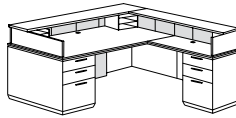

FLAT-PACKED RIGHT RECEPTION "L" DESK

7023/7024-66FP

W72 D84 H42

Consists of:

- -681 Desk Top, Modesty Panel, Desk Hutch
- -363 Desk Left Assembled Pedestal
- -5702 Left Desk Support Pedestal
- -1791 Right Return Top, Modesty Panel, Return Hutch
- -212 Credenza / Return Right Assembled Pedestal

ALSO AVAILABLE:

FLAT PACKED

LEFT RECEPTION "L" DESK

7023/7024-67FP

W72 D84 H42

Consists of:

- -691 Desk Top, Modesty Panel, Desk Hutch
- -362 Desk Right Assembled Pedestal
- -5802 Right Desk Support Pedestal
- -1891 Left Return Top, Modesty Panel, Return Hutch
- -213 Credenza / Return Left Assembled Pedestal

- Box with a pencil tray / box with a removable divider / file drawer per pedestal.
- Grommets in tops.
- Desk with riser: 72" x 36" x 42.5".
- Return with riser: 48" x 25" x 42.5".
- Two letter tray organizers

NOTE: These items are only available Flat Pack.