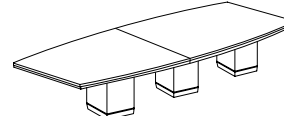

12' BOAT SHAPED CONFERENCE TABLE

7023/7024-144

W144 D48 H30

Consists of:

- -006 2 Piece Top
- -002 Square Pedestal Bases (3)