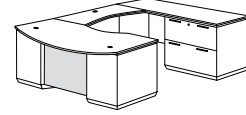

RIGHT LATERAL FILE BOW FRONT "U" DESK