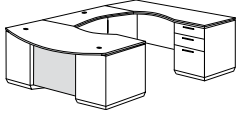

RIGHT EXECUTIVE BOW FRONT "U" DESK

7023/7024-57B
W72 D114 H30

Consists of:

- -570B Executive Left Single Bow Assembled Pedestal W72 D42 H30
- -571 Right Single Pedestal Credenza W72 D24 H30
- -59 U Bridge W48 D24 H30

ALSO AVAILABLE:

LEFT EXECUTIVE BOW FRONT "U" DESK

7023/7024-58B

W72 D114 H30

Consists of:

- -580B Executive Right Single Bow Assembled Pedestal
- -581 Left Single Pedestal Credenza
- -59 U Bridge

FLAT PACKED RIGHT EXECUTIVE BOW FRONT "U" DESK

7023/7024-57BFP

W72 D114 H30

Consists of:

- -3717 Bow Front Desk Top, Modesty Panel
- -363 Desk Left Assembled Pedestal
- -5702 Left Desk Support Pedestal
- -2117 Credenza Top, Modesty Panel
- -212 Credenza Right Assembled Pedestal
- -2101 Credenza Support Pedestal
- -59 U Bridge

FLAT PACKED LEFT EXECUTIVE BOW FRONT "U" DESK

7023/7024-58BFP

W72 D114 H30

Consists of:

- -3718 Bow Front Desk Top, Modesty Panel
- -362 Desk Right Assembled Pedestal
- -5802 Right Desk Support Pedestal
- -2118 Credenza Top, Modesty Panel
- -213 Credenza Left Assembled Pedestal
- -2102 Credenza Support Pedestal
- -59 U Bridge

DESK & CREDENZA FEATURES:

- Box / box / file per pedestal.
- Pencil tray in top box drawers.
- Knee-hole locking pedestals.
- Grommets in desk top corners.
- Grommet in modesty panel of credenza.

BRIDGE FEATURES:

- Grommet in top panel.