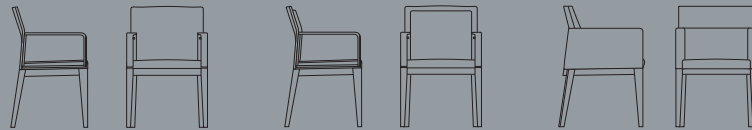

Lightly scaled, highly structural and comfortable, Solara Guest seating styles present a timeless aesthetic. Canted back forms and angled, tapered legs infuse them with a dynamic presence and personality.

Jofco

ET1110-3000

Design: Lynda Chesser and Bill Schacht, CSD Studio

Cover, Page 1: Jofco Leather, Vanilla; Espresso Finish

Page 2: Luna Coco, Sucre; Champagne Finish

Measurements shown are inches
and rounded to the nearest 1/8".